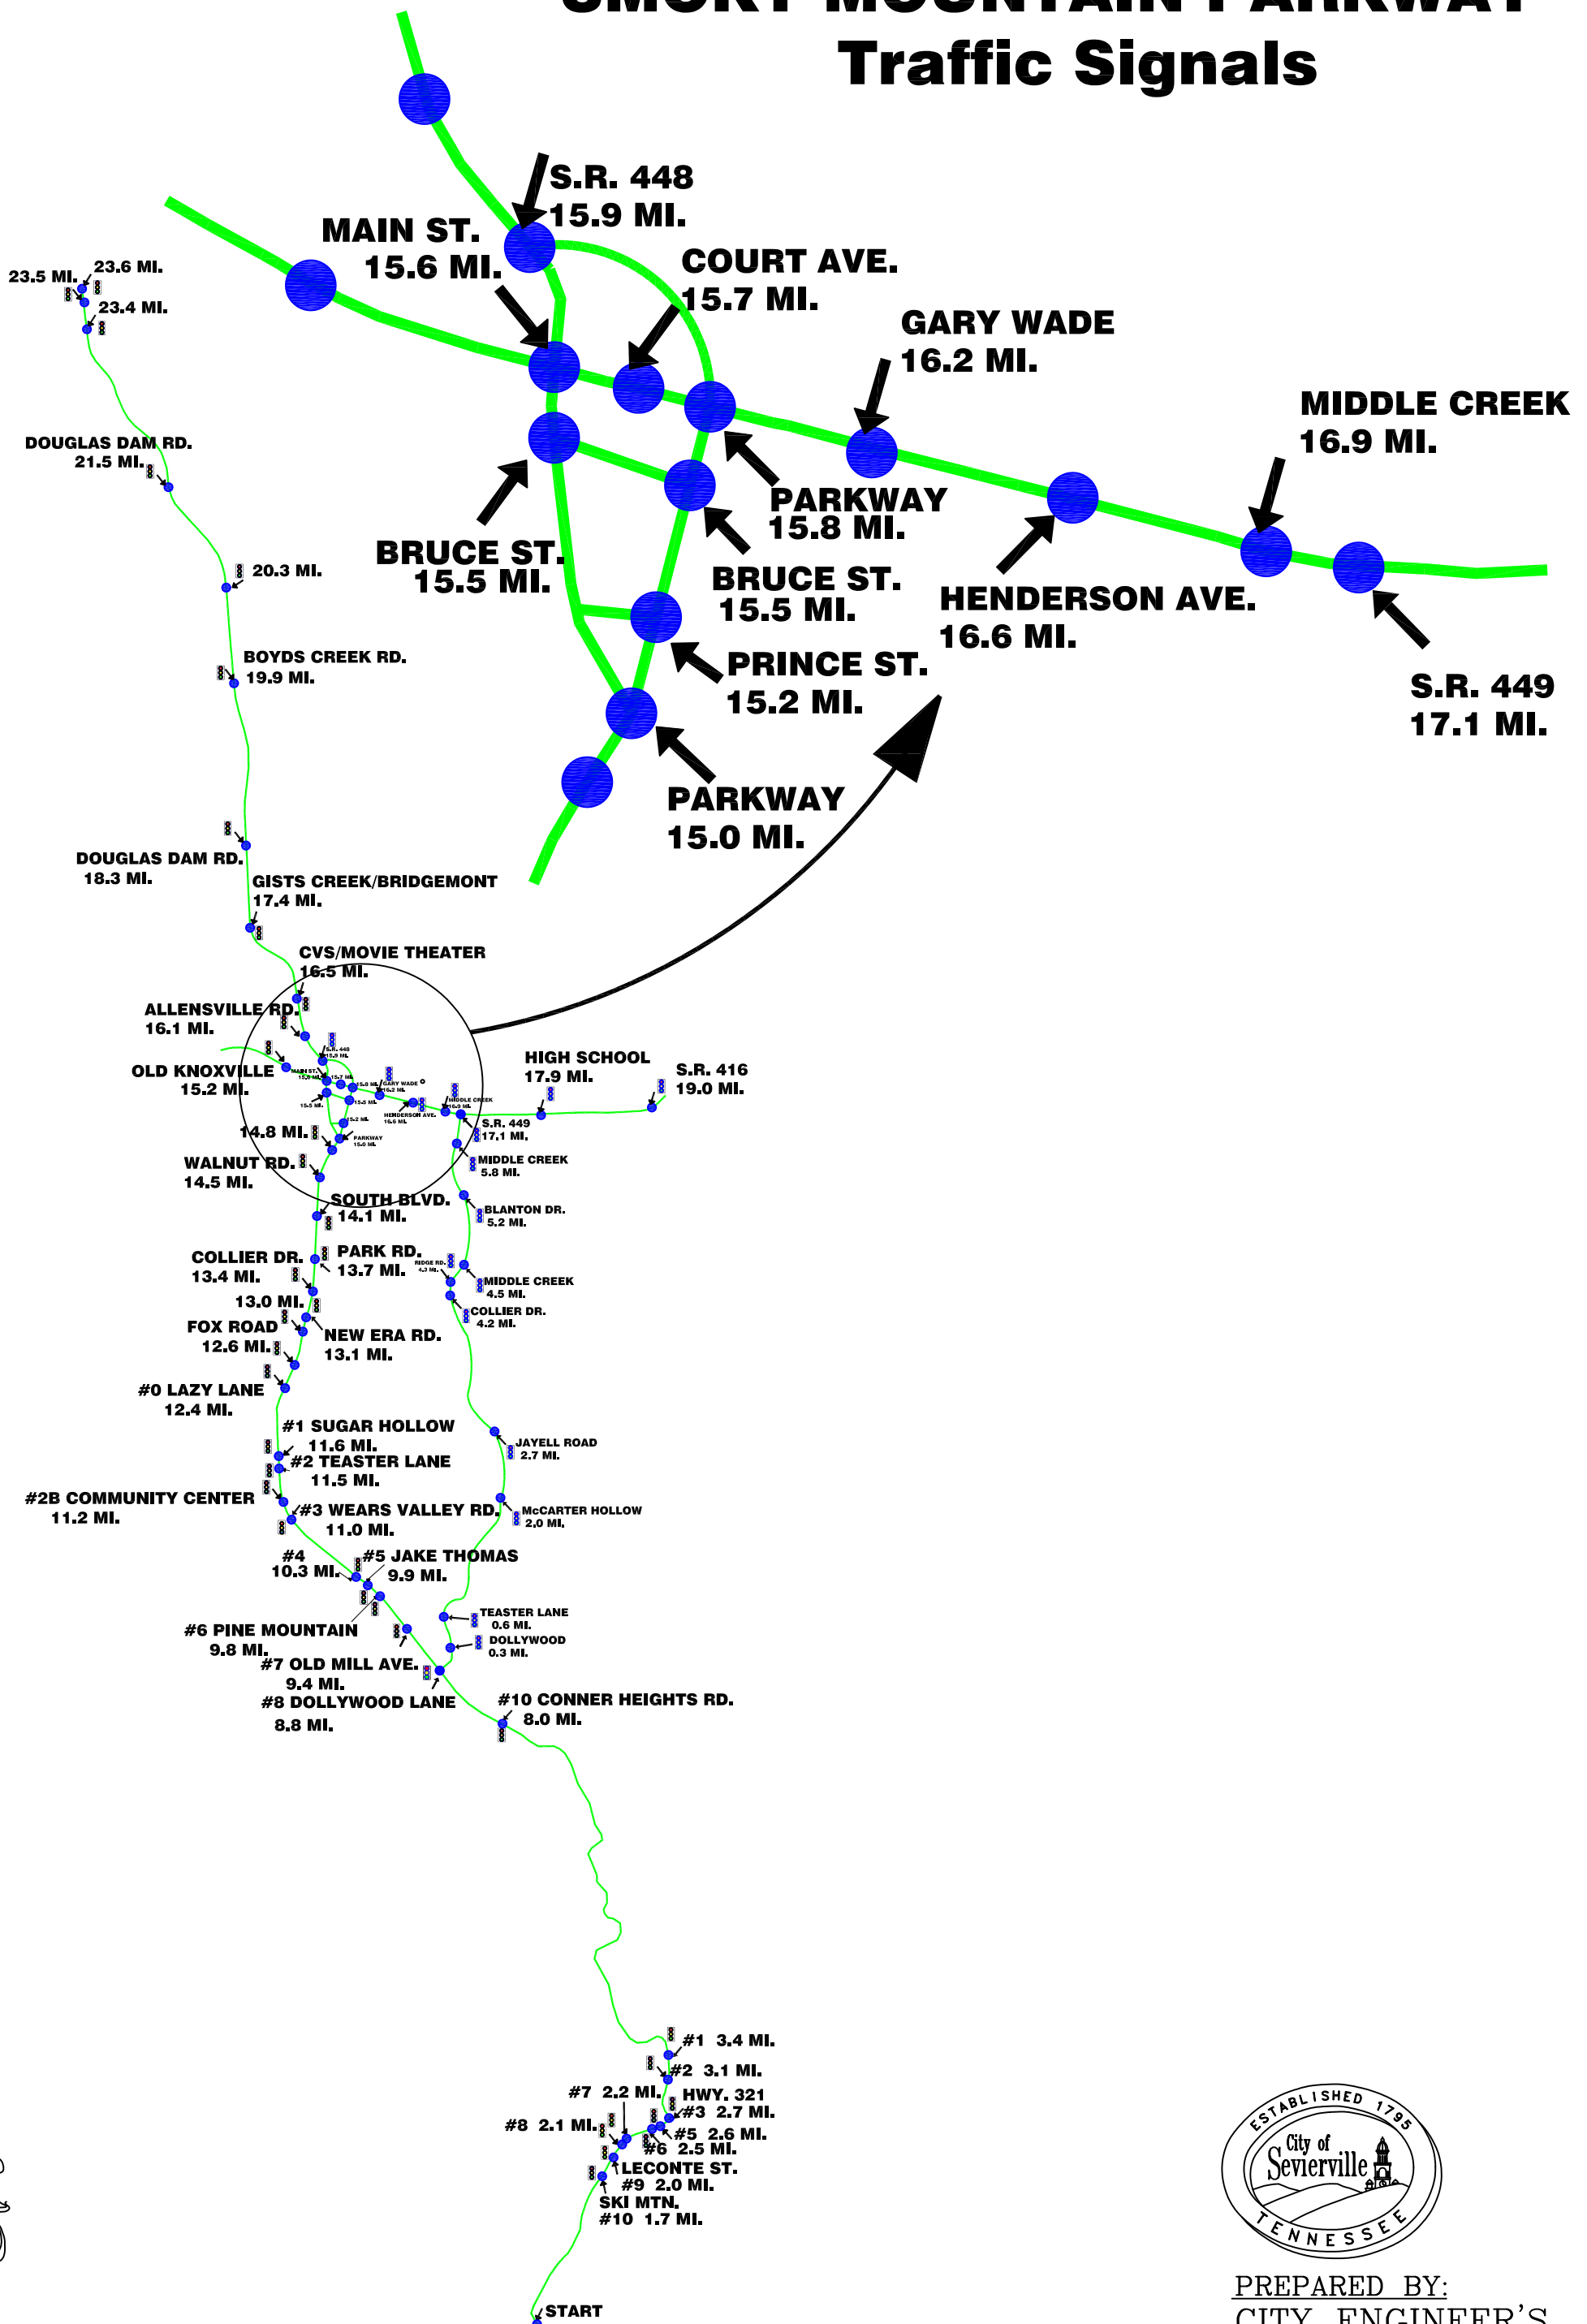

SMOKY MOUNTAIN PARKWAY Traffic Signals

SCALE: NTS

PREPARED BY:
CITY ENGINEER'S
OFFICE