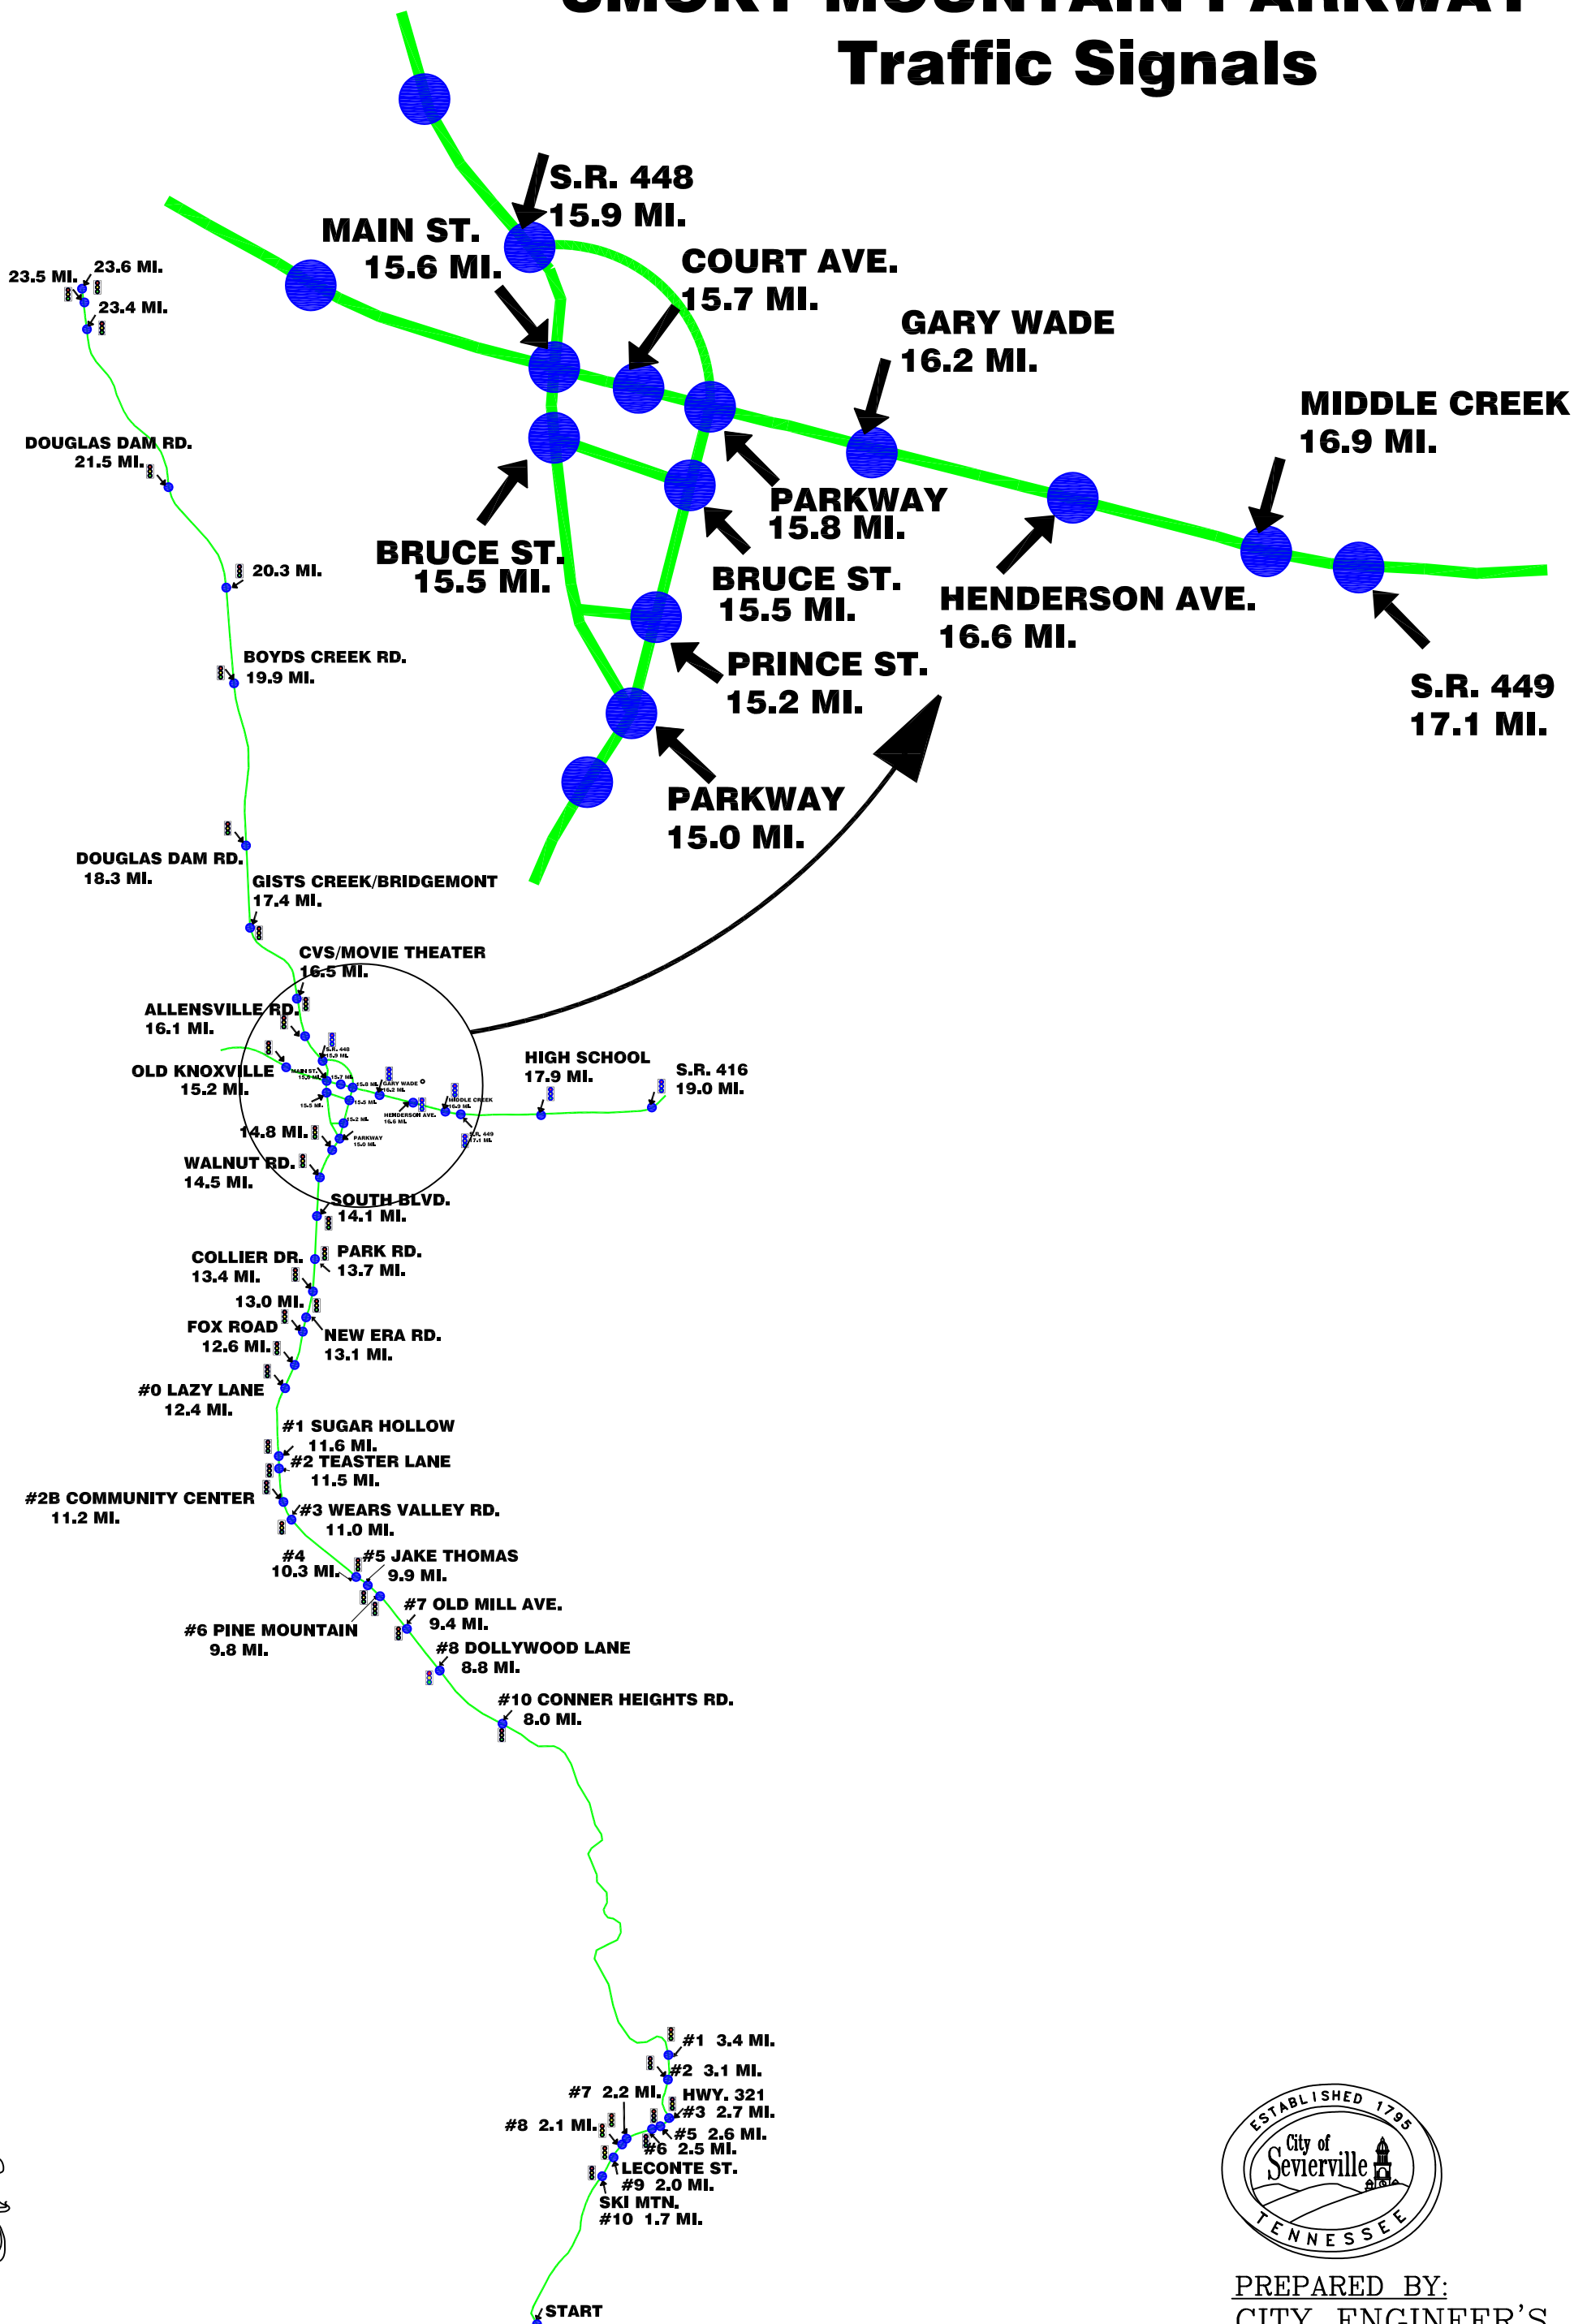

SMOKY MOUNTAIN PARKWAY Traffic Signals

SCALE: NTS

PREPARED BY:
CITY ENGINEER'S
OFFICE